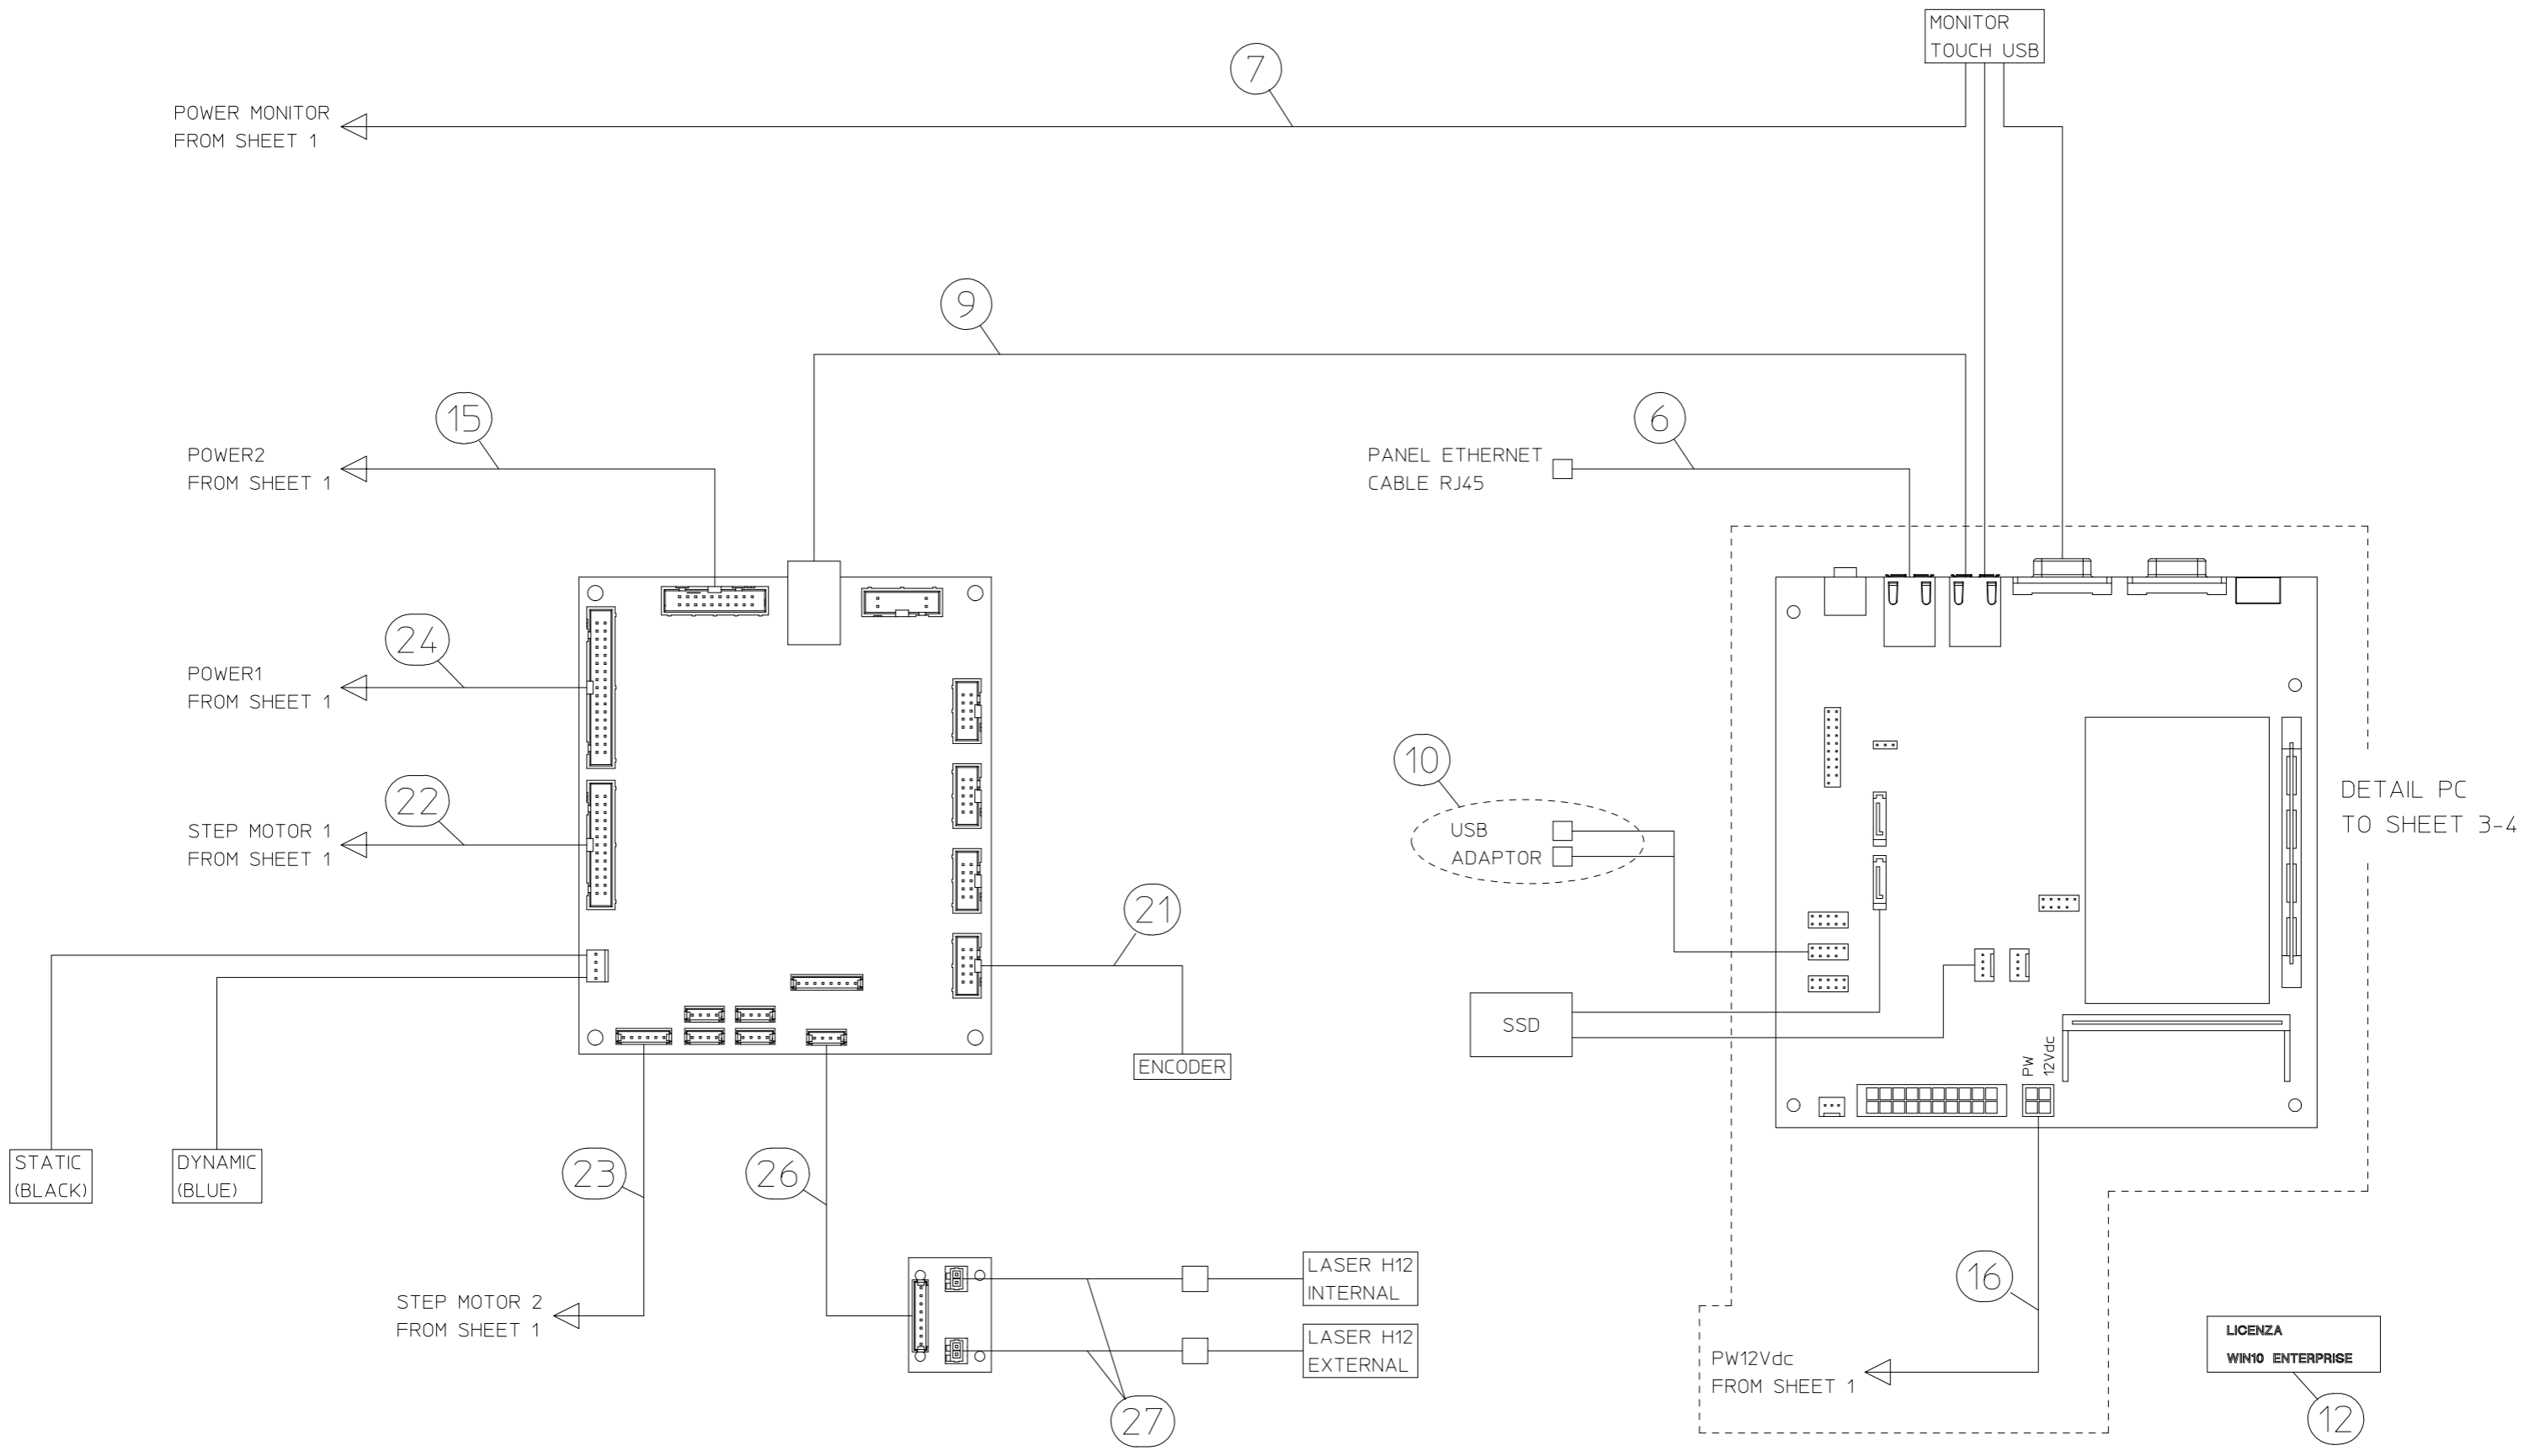

Block Diagram Schema a blocchi Blockdiagramm Diagrama de bloques Bloc diagramme Diagrama de blocos

39PR030182 **A**

Data di creazione	21/03/2019
Data ultimo aggiornamento	04/11/2021

DETAIL 1

DETAIL 2

DETAIL 3

THE MOTOR CABLE MUST MAKE A RING AROUND THE FERRITE
THE FERRITE MUST BE NEAR MORE POSSIBLE TO THE POWER CARD

DETAIL 4

Block Diagram

Schema a blocchi

Blockdiagramm

Diagrama de bloques

Bloc diagramme

Diagrama de blocos