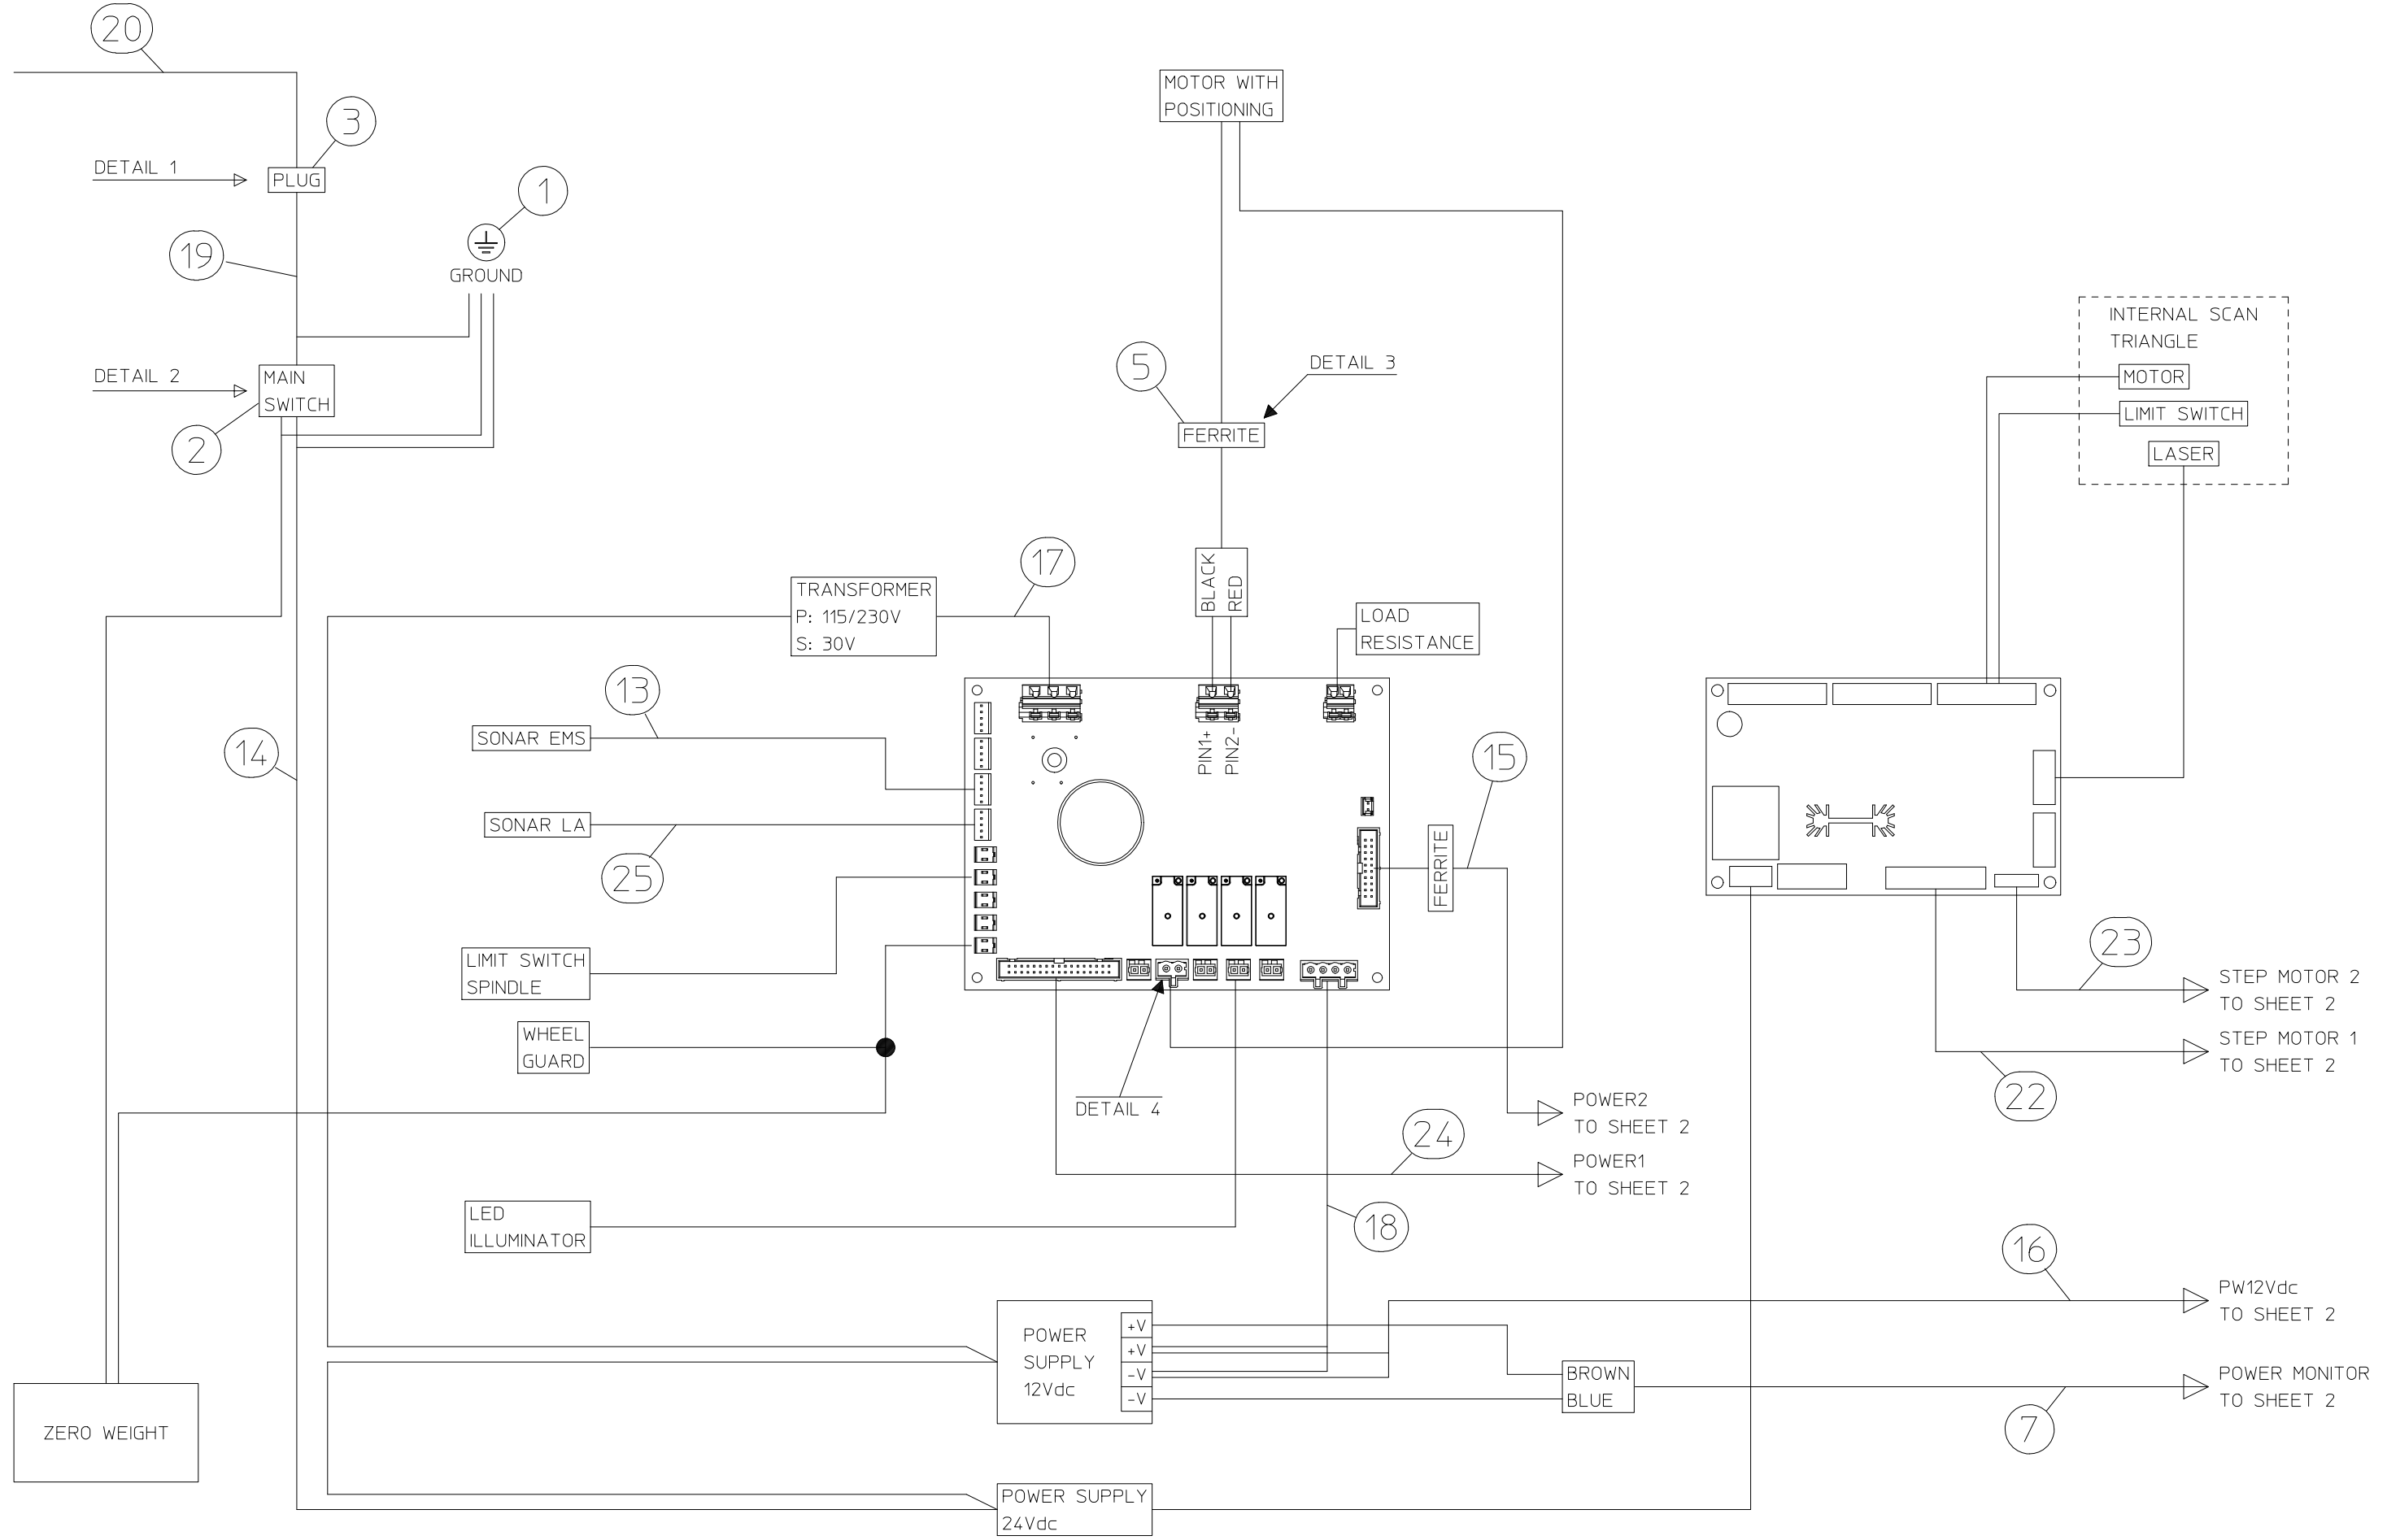

Block Diagram Schema a blocchi Blockdiagramm Diagrama de bloques Bloc diagramme Diagrama de blocos

39PR030182 **A**

Data di creazione	21/03/2019
Data ultimo aggiornamento	04/11/2021

DETAIL 1

DETAIL 2

DETAIL 3

THE MOTOR CABLE MUST MAKE A RING AROUND THE FERRITE
THE FERRITE MUST BE NEAR MORE POSSIBLE TO THE POWER CARD

DETAIL 4

Block Diagram

Schema a blocchi

Blockdiagramm

Diagrama de bloques

Bloc diagramme

Diagrama de blocos