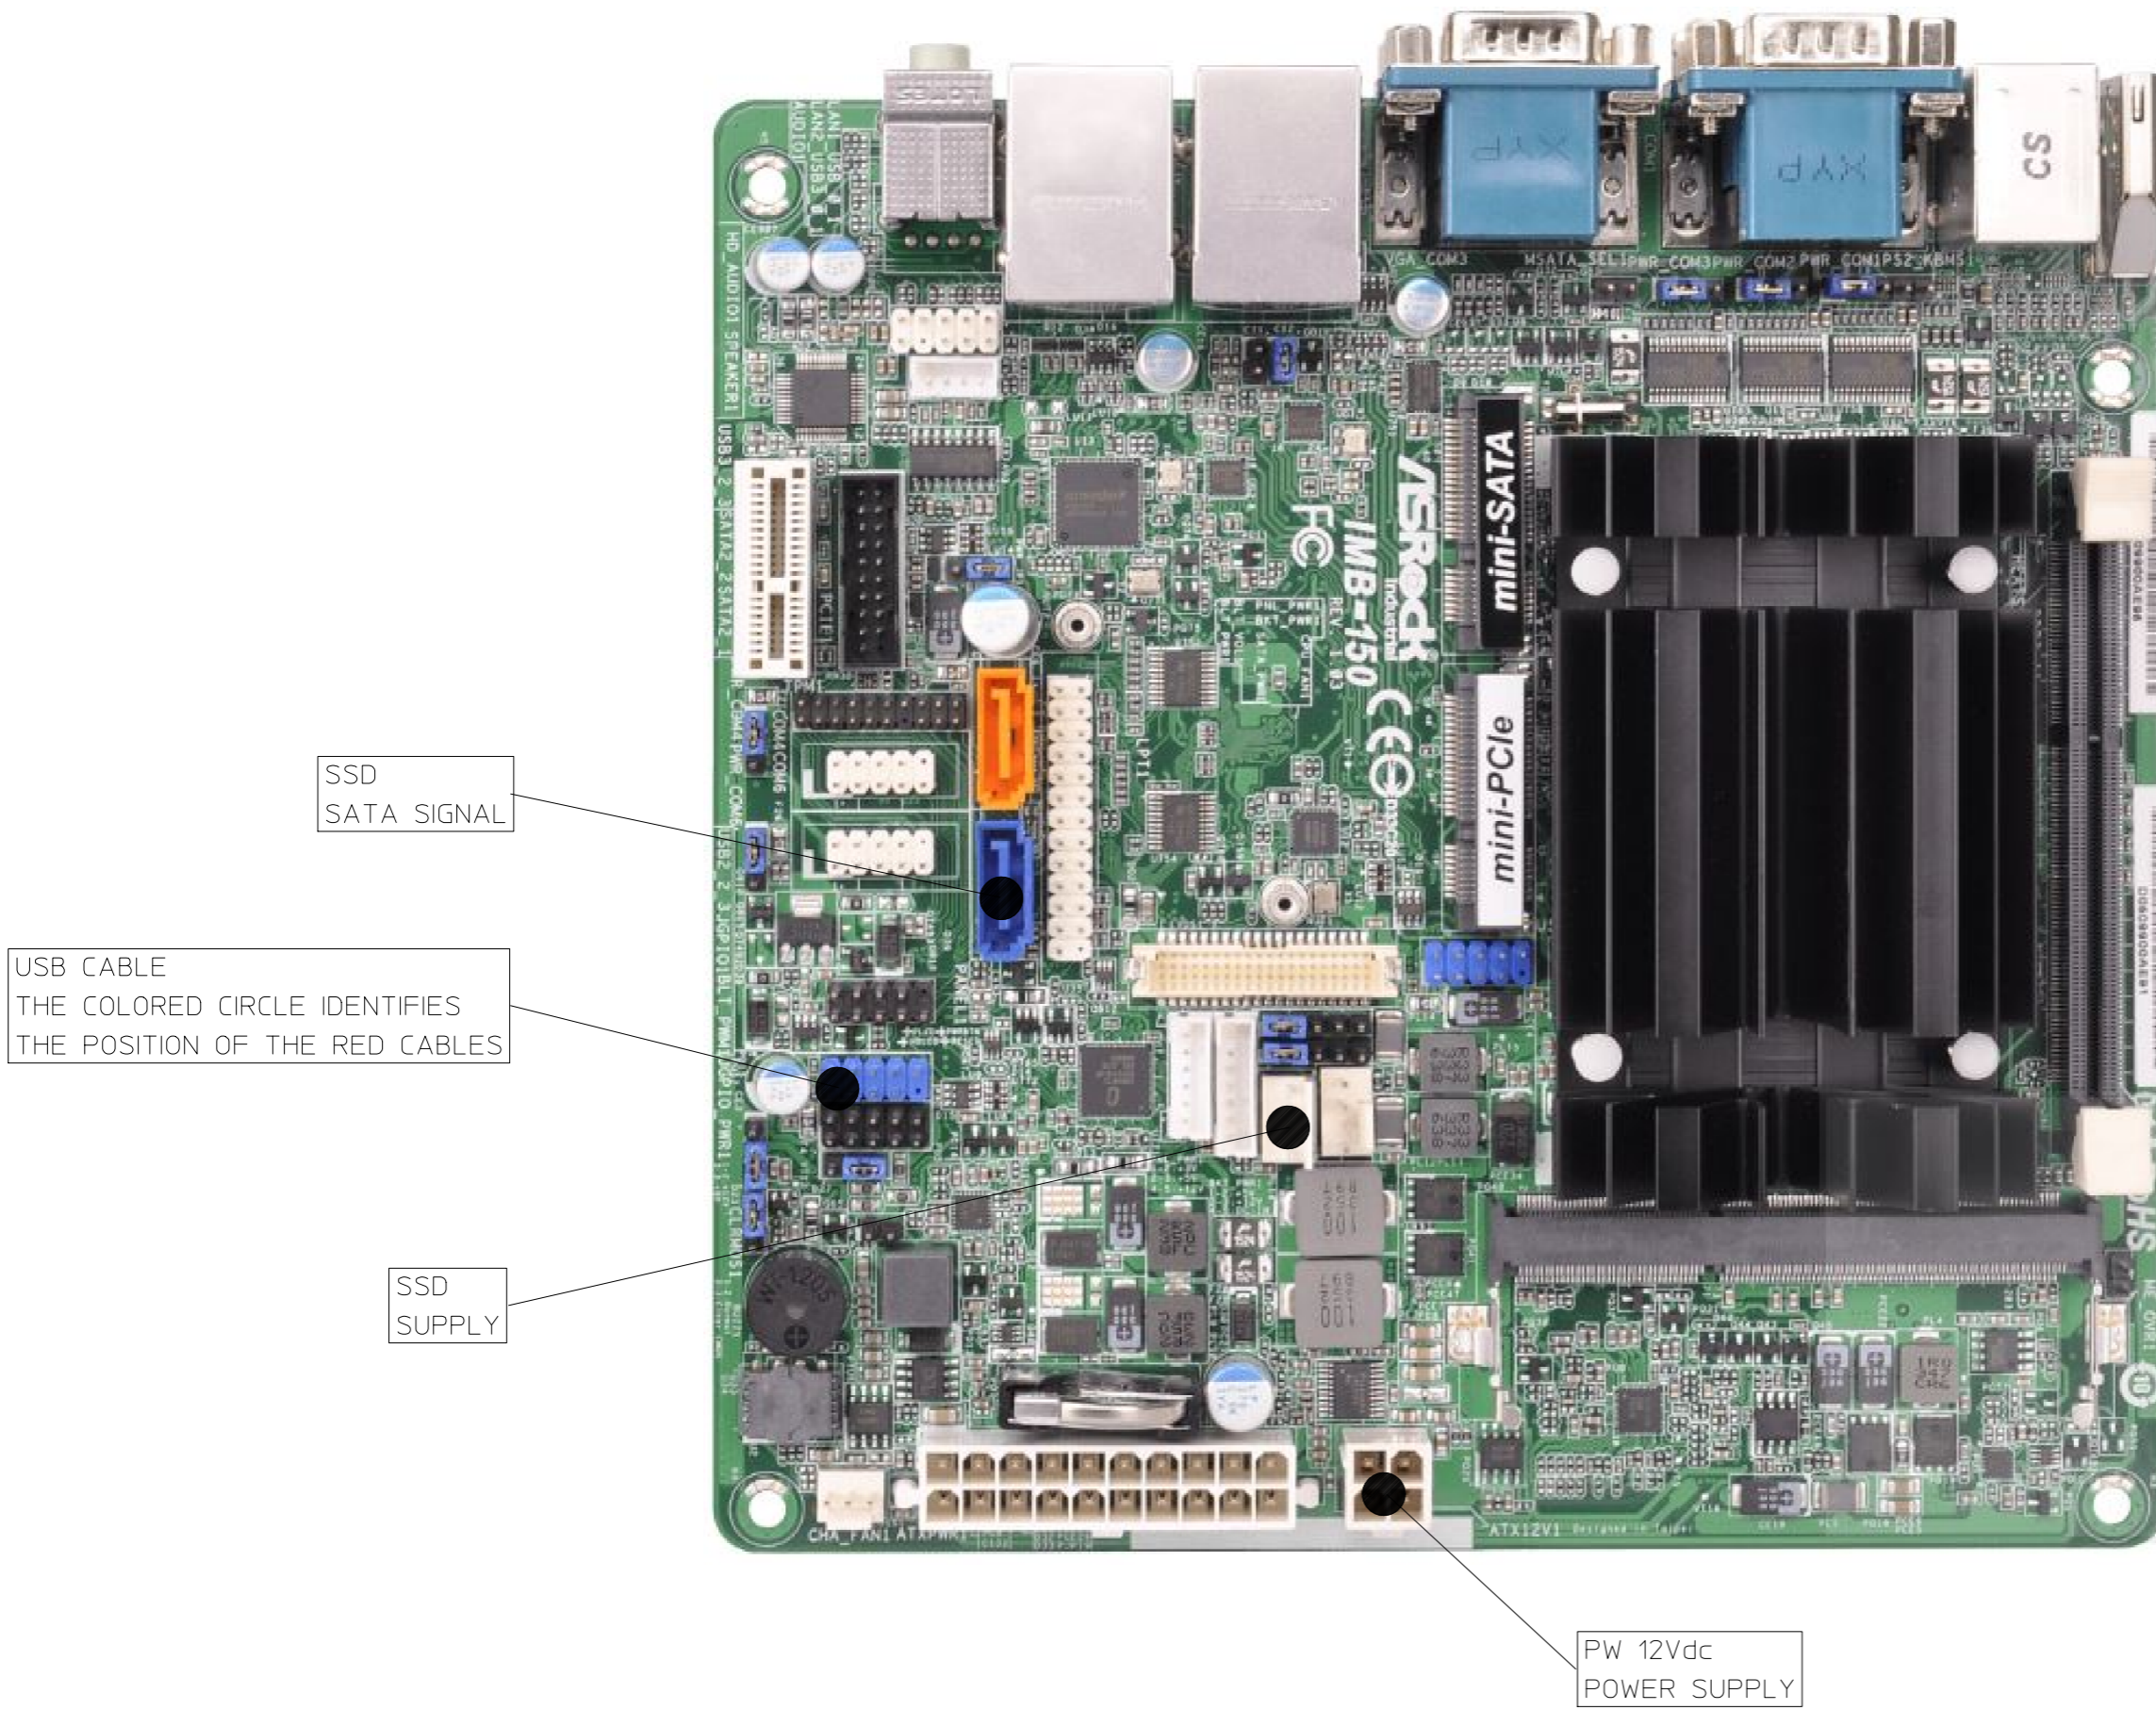

Block Diagram Schema a blocchi Blockdiagramm Diagrama de bloques Bloc diagramme Diagrama de blocos

39PR030182 **A**

Data di creazione	21/03/2019
Data ultimo aggiornamento	04/11/2021

DETAIL 1

DETAIL 2

DETAIL 3

THE MOTOR CABLE MUST MAKE A RING AROUND THE FERRITE
THE FERRITE MUST BE NEAR MORE POSSIBLE TO THE POWER CARD

DETAIL 4

Block Diagram

Schema a blocchi

Blockdiagramm

Diagrama de bloques

Bloc diagramme

Diagrama de blocos